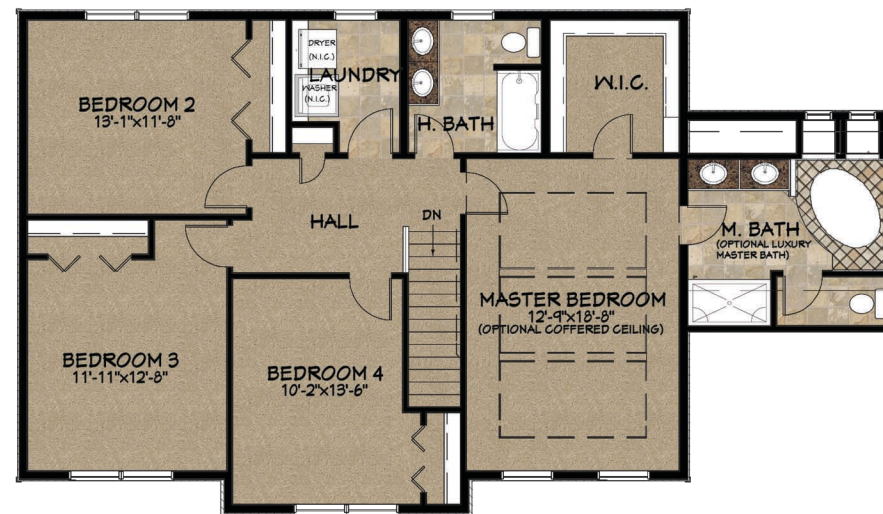

## The Talbot

- 2,420 sq. ft.
- Gourmet Kitchen with Breakfast Area
- Generously sized Family room
- Four (4) bedrooms
- Full basement; Two car garage

WWW.MCNAUGHTONHOMES.COM . (717) 234-4000 . 4400 DEER PATH ROAD . SUITE 201 . HARRISBURG, PA 17110

# The Talbot

The Talbot features 2,420 square feet of luxurious living space. Four generously sized bedrooms, a second floor laundry, two and one-half baths, formal living and dining rooms, a gourmet kitchen with island and breakfast area, a spacious family room, two car garage and full basement are also featured.

*First Floor*

*Second Floor*