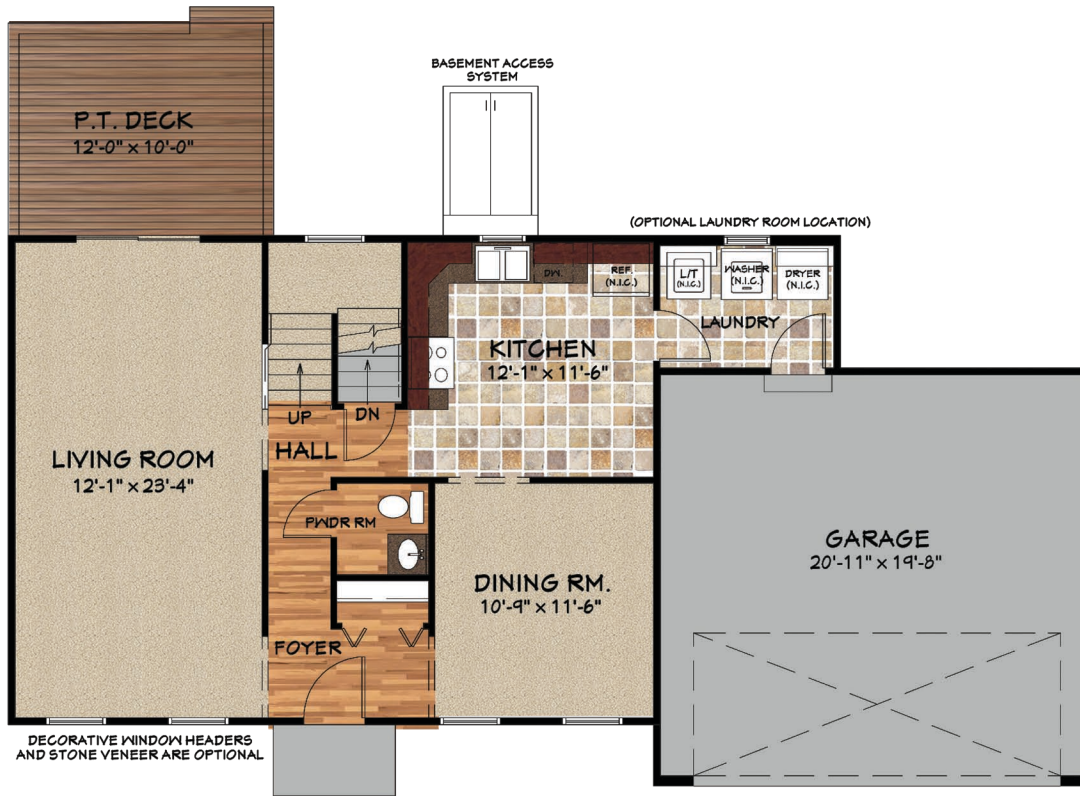

McNaughton Homes

The Community Builder

The Richmond

- 1,536 square feet
- Formal dining room
- Spacious owners' suite
- First floor laundry
- Full basement

WWW.MCNAUGHTONHOMES.COM . (717) 234-4000 . 4400 DEER PATH ROAD . SUITE 201 . HARRISBURG, PA 17110

Rendering is for illustrative purposes only and may include features or finishes which are optional. See salesperson for details.

The Richmond

The Richmond features 1,536 square feet of luxurious living space. Three bedrooms, two and one-half baths, a formal dining room, eat-in kitchen, luxurious master bedroom suite with spacious walk-in closet, full basement and two car garage are also included.

First Floor

Second Floor