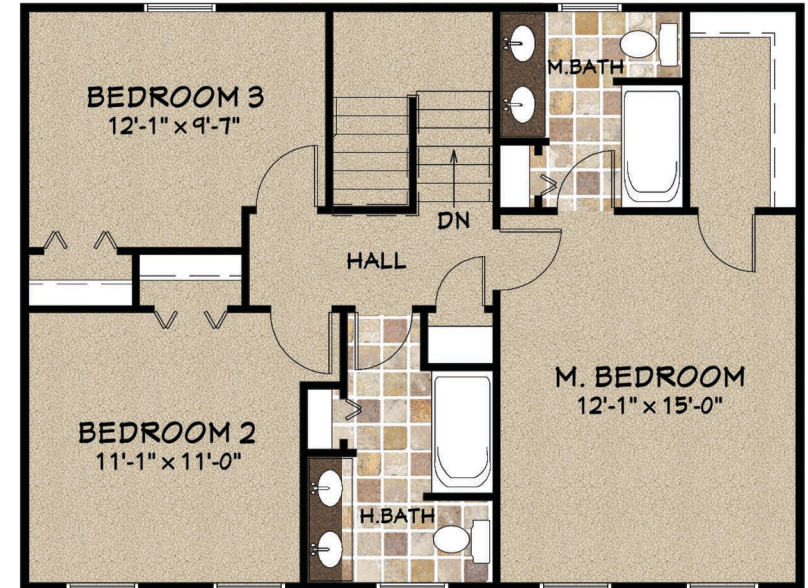

McNaughton Homes

The Community Builder

The Richmond

- 1,536 square feet
- Formal dining room
- Spacious owners' suite
- First floor laundry
- Full basement

WWW.MCNAUGHTONHOMES.COM . (717) 234-4000 . 4400 DEER PATH ROAD . SUITE 201 . HARRISBURG, PA 17110

Rendering is for illustrative purposes only and may include features or finishes which are optional. See salesperson for details.

The Richmond

The Richmond features 1,536 square feet of luxurious living space. Three bedrooms, two and one-half baths, a formal dining room, eat-in kitchen, luxurious master bedroom suite with spacious walk-in closet, full basement and two car garage are also included.

First Floor

Second Floor