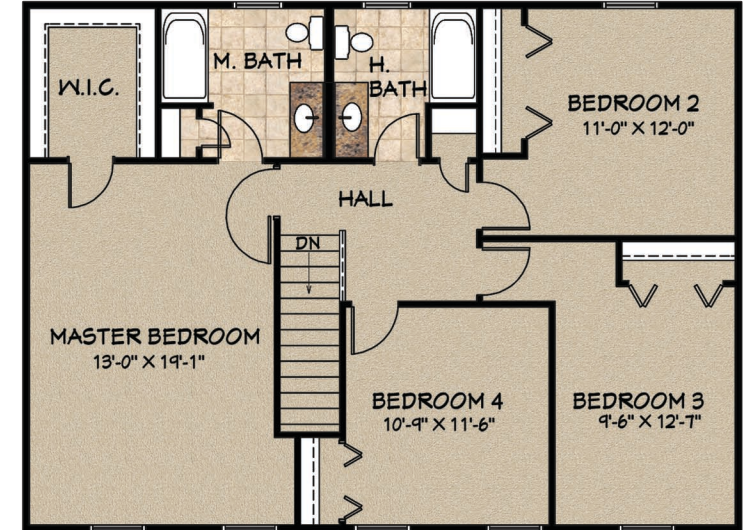

McNaughton Homes

The Community Builder

The Jefferson

- 2,128 sq. ft.
- Generously sized Family room
- Gourmet Kitchen with Breakfast Area
- Four (4) bedrooms
- Full basement; Two car garage

WWW.MCNAUGHTONHOMES.COM . (717) 234-4000 . 4400 DEER PATH ROAD . SUITE 201 . HARRISBURG, PA 17110

Rendering is for illustrative purposes only and may include features or finishes which are optional. See salesperson for details.

The Jefferson

The Jefferson features 2,128 square feet of luxurious living space. Four bedrooms, two and one-half baths. Formal living and dining rooms. A generously sized family room. Kitchen with island and breakfast area with sliding glass door to deck. A full basement and two car front entry garage are also included.

Second Floor