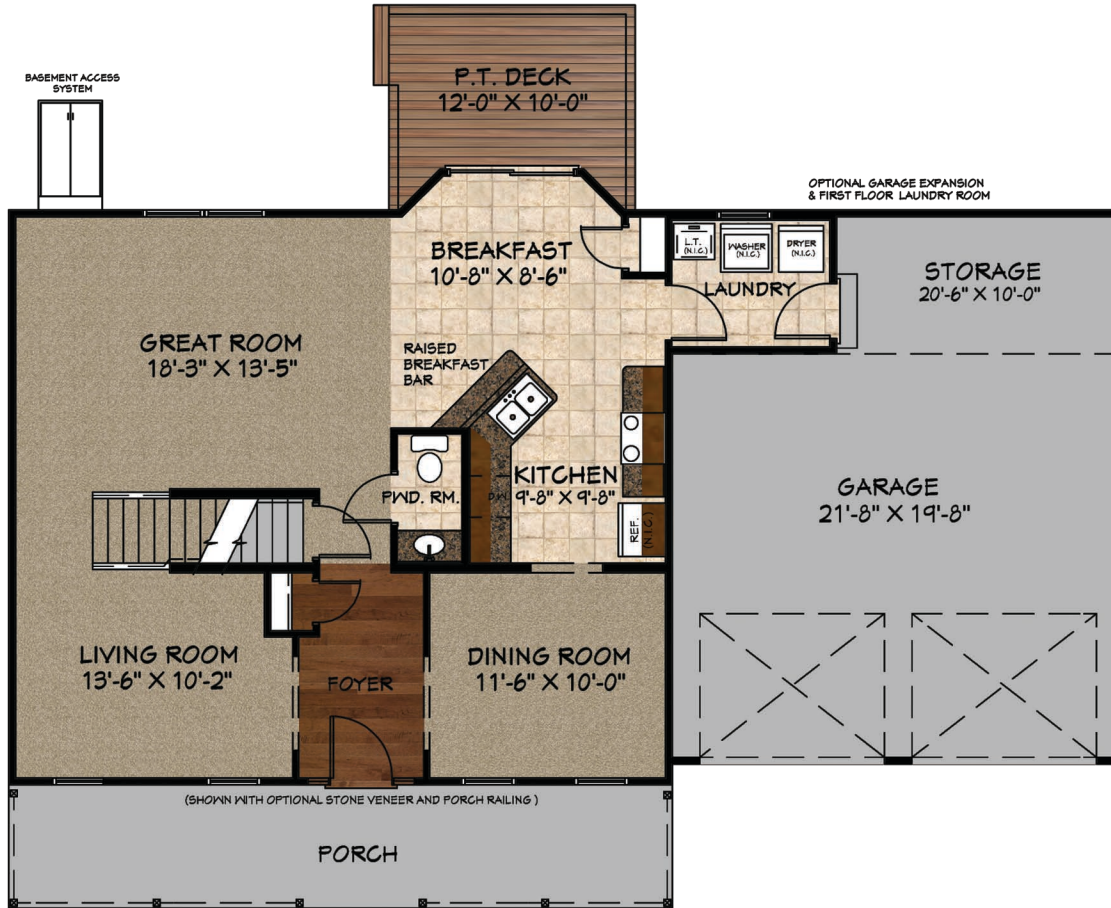

McNaughton Homes

The Community Builder

The Chandler

- 1,839 sq. ft.
- Kitchen with Breakfast Area
- Generously sized Great room
- Three (3) bedrooms
- Full basement; Two car garage

WWW.MCNAUGHTONHOMES.COM . (717) 234-4000 . 4400 DEER PATH ROAD . SUITE 201 . HARRISBURG, PA 17110

Rendering is for illustrative purposes only and may include features or finishes which are optional. See salesperson for details.

The Chandler

The Chandler features 1,839 square feet of luxurious living space. Three bedrooms, formal living and dining rooms, kitchen with breakfast bar, two and one-half baths, great room, luxurious master bedroom suite with spacious walk-in closet, a full basement and two car garage.

First Floor

Second Floor