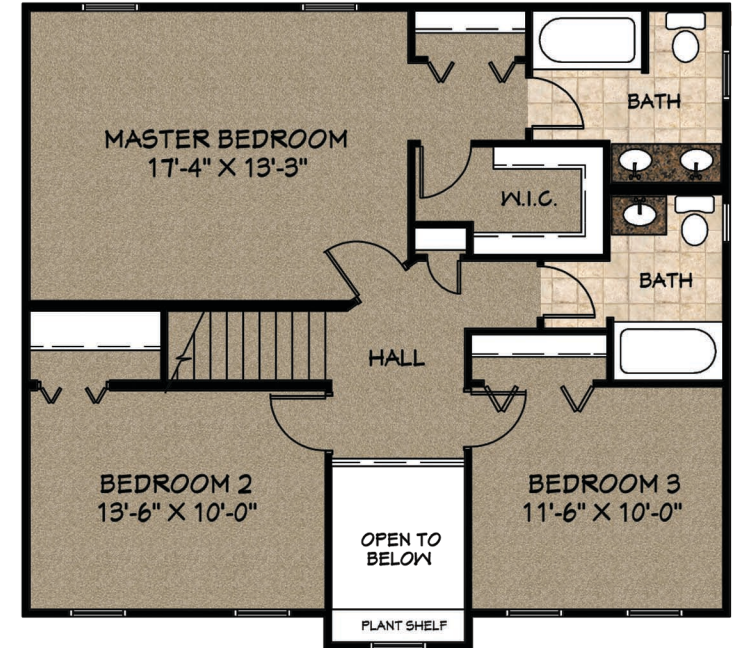

McNaughton Homes

The Community Builder

The Chandler

- 1,839 sq. ft.
- Kitchen with Breakfast Area
- Generously sized Great room
- Three (3) bedrooms
- Full basement; Two car garage

WWW.MCNAUGHTONHOMES.COM . (717) 234-4000 . 4400 DEER PATH ROAD . SUITE 201 . HARRISBURG, PA 17110

Rendering is for illustrative purposes only and may include features or finishes which are optional. See salesperson for details.

The Chandler

The Chandler features 1,839 square feet of luxurious living space. Three bedrooms, formal living and dining rooms, kitchen with breakfast bar, two and one-half baths, great room, luxurious master bedroom suite with spacious walk-in closet, a full basement and two car garage.

First Floor

Second Floor