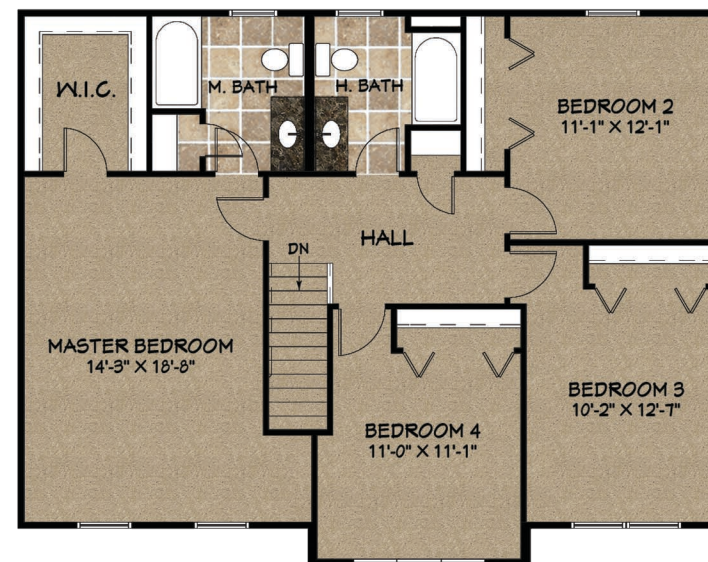

## The Carrington

- 2,241 sq. ft.
- Gourmet Kitchen with Breakfast Area
- Generously sized Family room
- Four (4) bedrooms
- Full basement; Two car garage

WWW.MCNAUGHTONHOMES.COM . (717) 234-4000 . 4400 DEER PATH ROAD . SUITE 201 . HARRISBURG, PA 17110

# The Carrington

The Carrington features 2,241 square feet of luxurious living space, four bedrooms, formal living and dining rooms, kitchen with breakfast area, first floor laundry room, spacious family room, master bedroom with large walk-in closet, two and one-half baths, full basement and two car garage.

*First Floor*

*Second Floor*