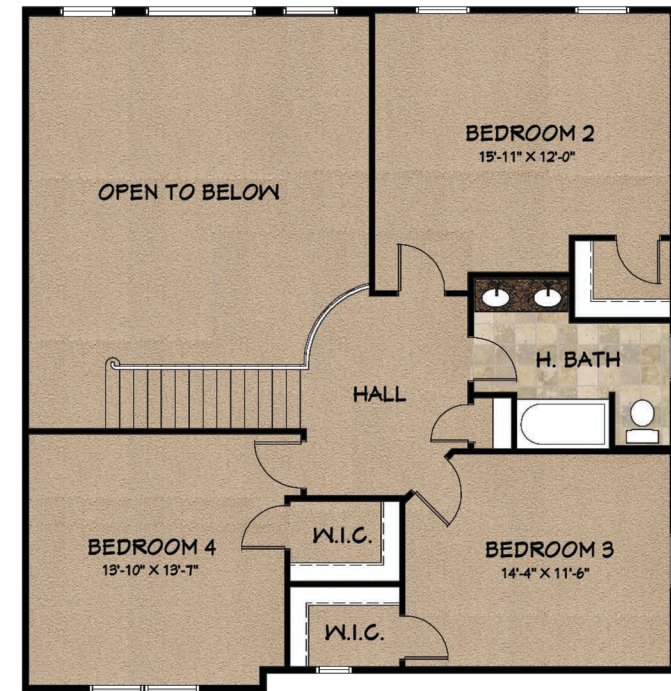

McNaughton Homes

The Community Builder

The Berkley

- 2,760 sq. ft.
- Gourmet Kitchen with island
- Generously sized Family room
- Four (4) bedrooms
- Full basement

WWW.MCNAUGHTONHOMES.COM . (717) 234-4000 . 4400 DEER PATH ROAD . SUITE 201 . HARRISBURG, PA 17110

Photograph is for illustrative purposes only and may include features or finishes which are optional. See salesperson for details.

The Berkley

The Berkley features 2,760 square feet of luxurious living space. Master bedroom on the first floor and three additional bedrooms on the second floor, two and one-half baths. Formal dining room and first floor den. A generously sized family room. Kitchen with island and breakfast area with sliding glass door to deck. Full basement and two car garage are also featured.

First Floor

Second Floor