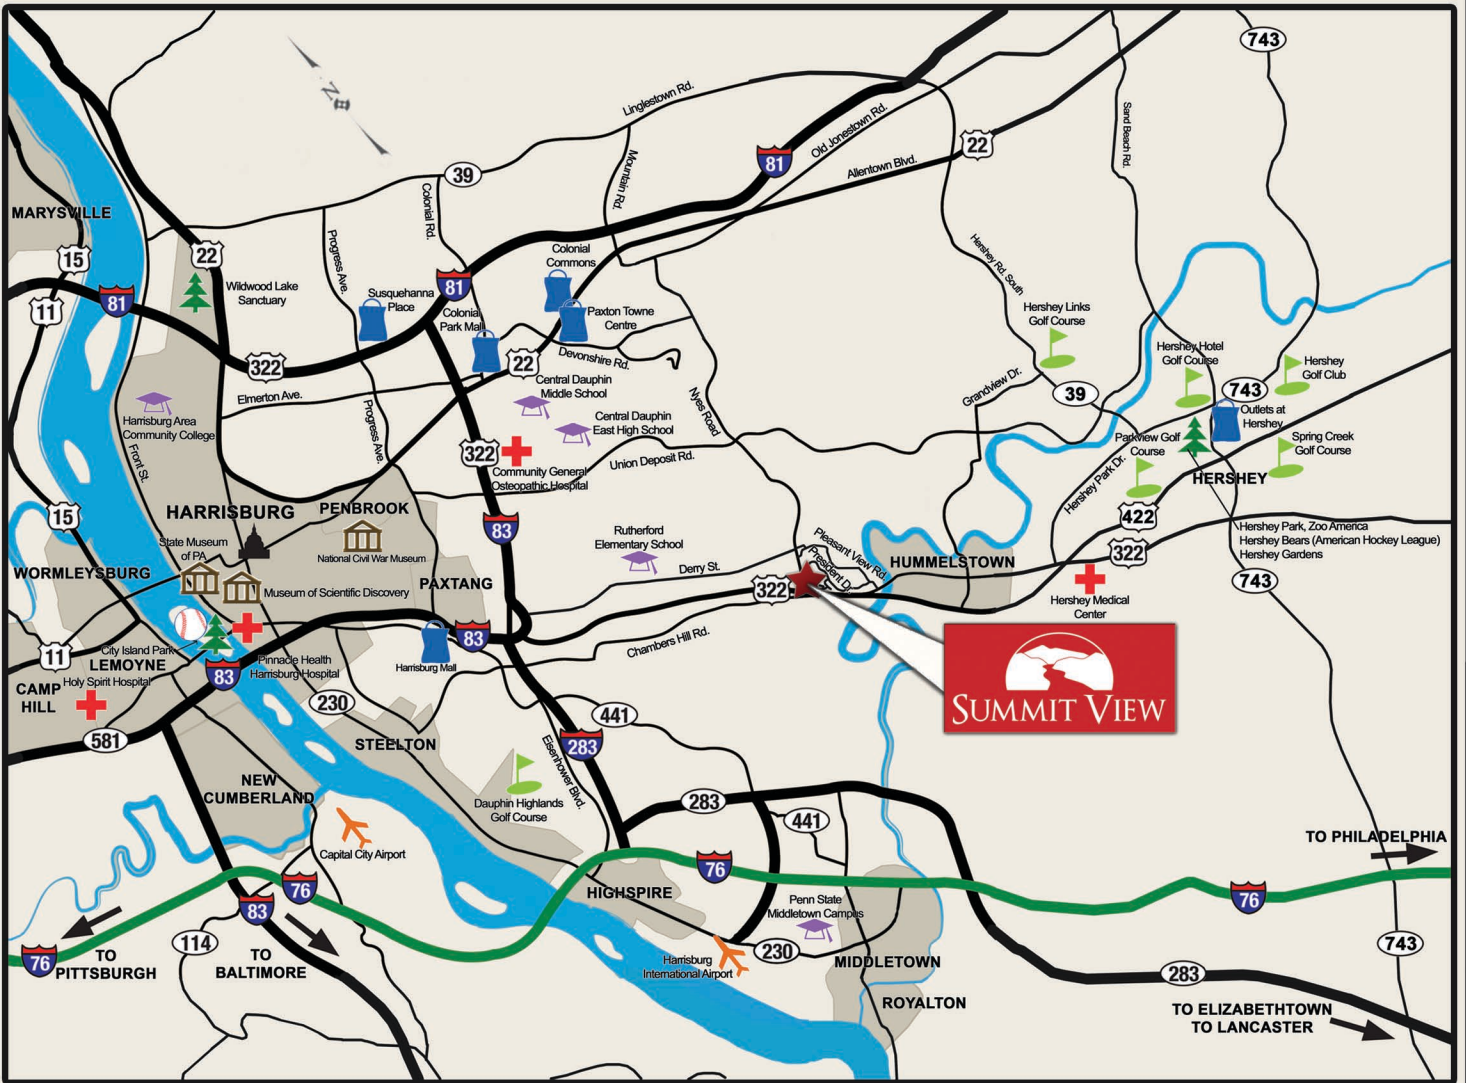

McNaughton Homes

The Community Builder

Driving Distances

Harrisburg - 9 miles
 Hershey - 6 miles
 Lancaster - 33 miles
 Philadelphia - 105 miles

Carlisle - 29 miles
 York - 30 miles
 Baltimore, MD - 85 miles
 Washington D.C. - 126 miles