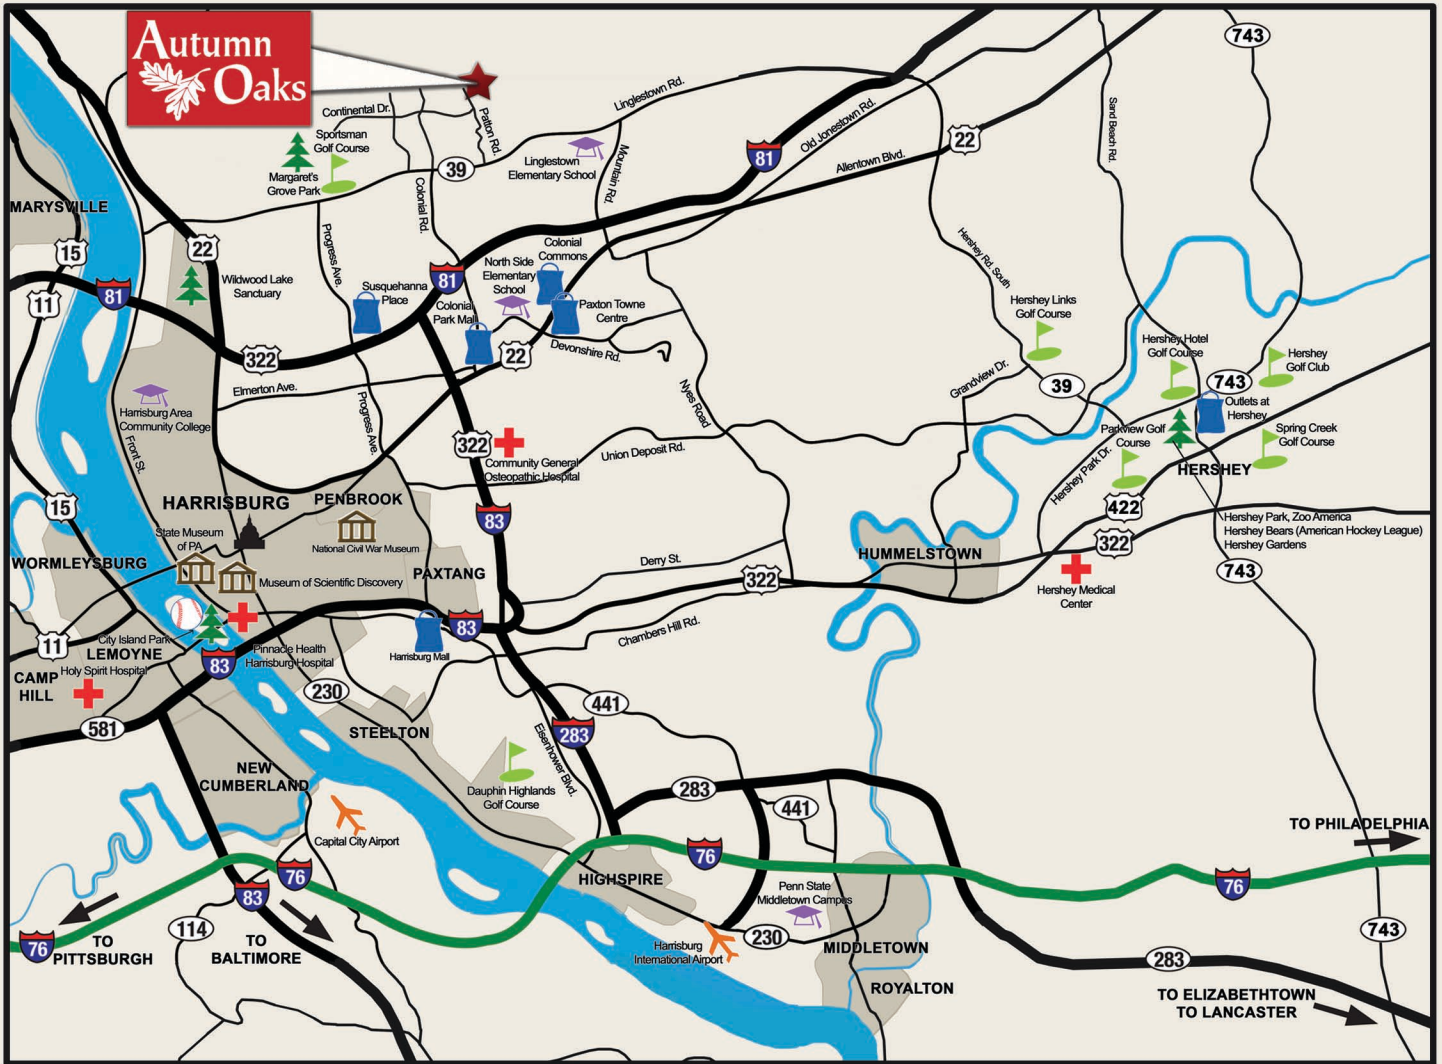

### Driving Distances

Harrisburg - 8 miles  
 Hershey - 13 miles  
 Lancaster - 45 miles  
 Philadelphia - 109 miles

Carlisle - 28 miles  
 York - 34 miles  
 Baltimore, MD - 88 miles  
 Washington D.C. - 130 miles