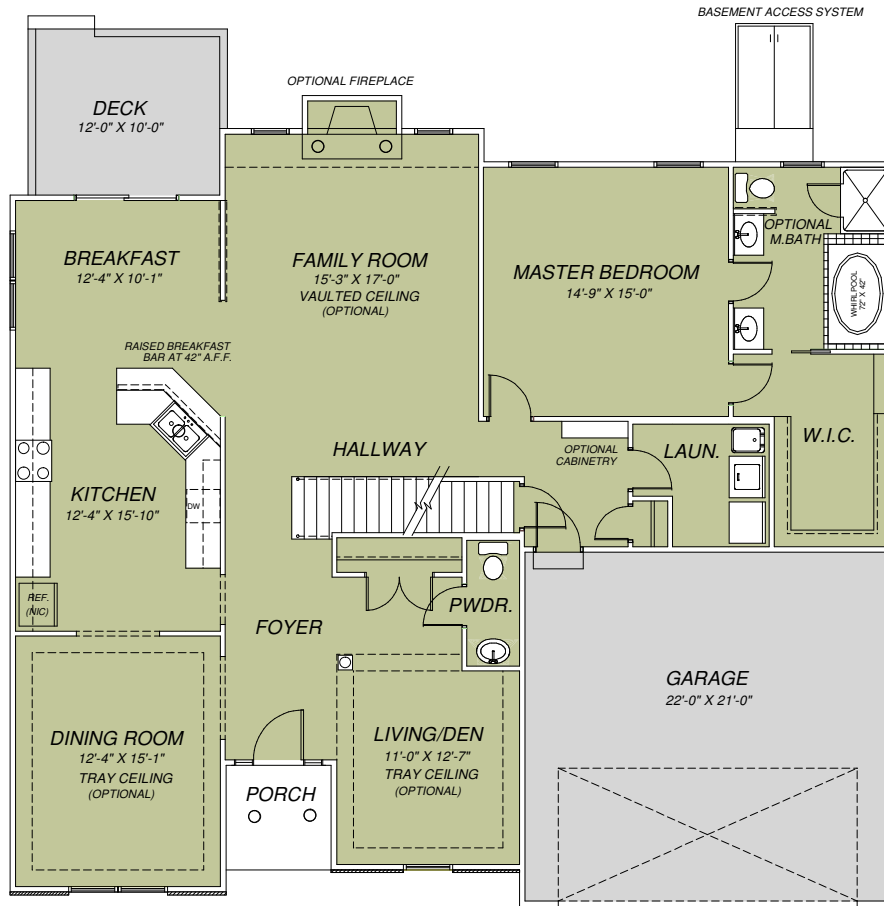

- *First floor master bedroom*
- *Efficiently designed floor plan*
- *Three (3) additional bedrooms upstairs*
- *Spacious owner's suite with walk-in-closet*
- *Energy efficient natural gas heating system with air conditioning*
- *Gourmet kitchen with breakfast area*
- *Covered front entry*
- *Walk-out basement*

- *Vaulted ceilings in family room*
- *Tray ceilings*
- *Public water and sewer*
- *Two and one-half baths*
- *Generous closet and linen storage*
- *Decorative trim and mouldings*
- *Certified "Comfort Home"*
- *Poured concrete foundation*
- *Andersen Tilt Windows*

REV.1/09

McNaughton Homes
 The Community Builder

4400 Deer Path Road, Suite 201, Harrisburg, PA 17110
 Phone 717-234-4000 Fax 717-234-2000
 www.McNaughtonhomes.com

THE BEL AIR

This quality crafted two story home features 2,670 square feet of luxurious living space and includes a first floor master bedroom. Three additional bedrooms, two and one-half baths, and a full basement are also included. A formal dining room, living room/den, a gourmet kitchen, spacious breakfast area and family room, and a covered front porch area also featured.

FIRST FLOOR

SECOND FLOOR

ALTHOUGH ALL ILLUSTRATIONS AND SPECIFICATIONS ARE BELIEVED TO BE CORRECT AT THE TIME OF PUBLICATION, ACCURACY CANNOT BE GUARANTEED. THE RIGHT IS RESERVED TO MAKE CHANGES WITHOUT NOTICE OR OBLIGATION. ROOM SIZES SHOWN ARE APPROXIMATE. UTILITY LOCATIONS AND BASEMENT WINDOWS MAY VARY. SOME FEATURES SHOWN MAY BE OPTIONAL AND NOT INCLUDED IN PRICING. SEE SALES PERSON FOR DETAILS.