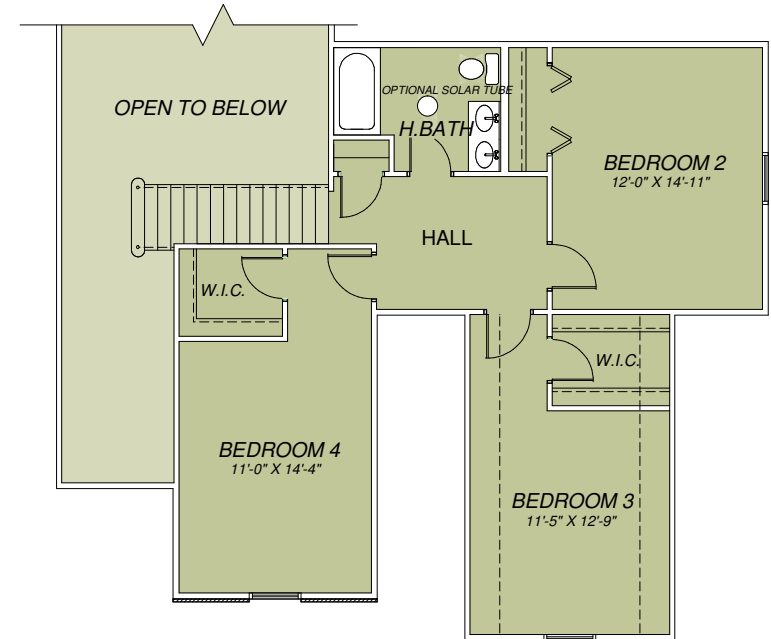

- *First floor master bedroom*
- *Efficiently designed floor plan*
- *Three (3) additional bedrooms upstairs*
- *Spacious owner's suite with walk-in-closet*
- *Energy efficient natural gas heating system with air conditioning*
- *Gourmet kitchen with breakfast area*
- *Covered front entry*
- *Walk-out basement*

- *Vaulted ceilings in family room*
- *Tray ceilings*
- *Public water and sewer*
- *Two and one-half baths*
- *Generous closet and linen storage*
- *Decorative trim and mouldings*
- *Certified "Comfort Home"*
- *Poured concrete foundation*
- *Andersen Tilt Windows*

REV.1/09

McNaughton Homes
 The Community Builder

4400 Deer Path Road, Suite 201, Harrisburg, PA 17110
 Phone 717-234-4000 Fax 717-234-2000
 www.McNaughtonhomes.com

THE BEL AIR

This quality crafted two story home features 2,670 square feet of luxurious living space and includes a first floor master bedroom. Three additional bedrooms, two and one-half baths, and a full basement are also included. A formal dining room, living room/den, a gourmet kitchen, spacious breakfast area and family room, and a covered front porch area also featured.

FIRST FLOOR

SECOND FLOOR

ALTHOUGH ALL ILLUSTRATIONS AND SPECIFICATIONS ARE BELIEVED TO BE CORRECT AT THE TIME OF PUBLICATION, ACCURACY CANNOT BE GUARANTEED. THE RIGHT IS RESERVED TO MAKE CHANGES WITHOUT NOTICE OR OBLIGATION. ROOM SIZES SHOWN ARE APPROXIMATE. UTILITY LOCATIONS AND BASEMENT WINDOWS MAY VARY. SOME FEATURES SHOWN MAY BE OPTIONAL AND NOT INCLUDED IN PRICING. SEE SALES PERSON FOR DETAILS.